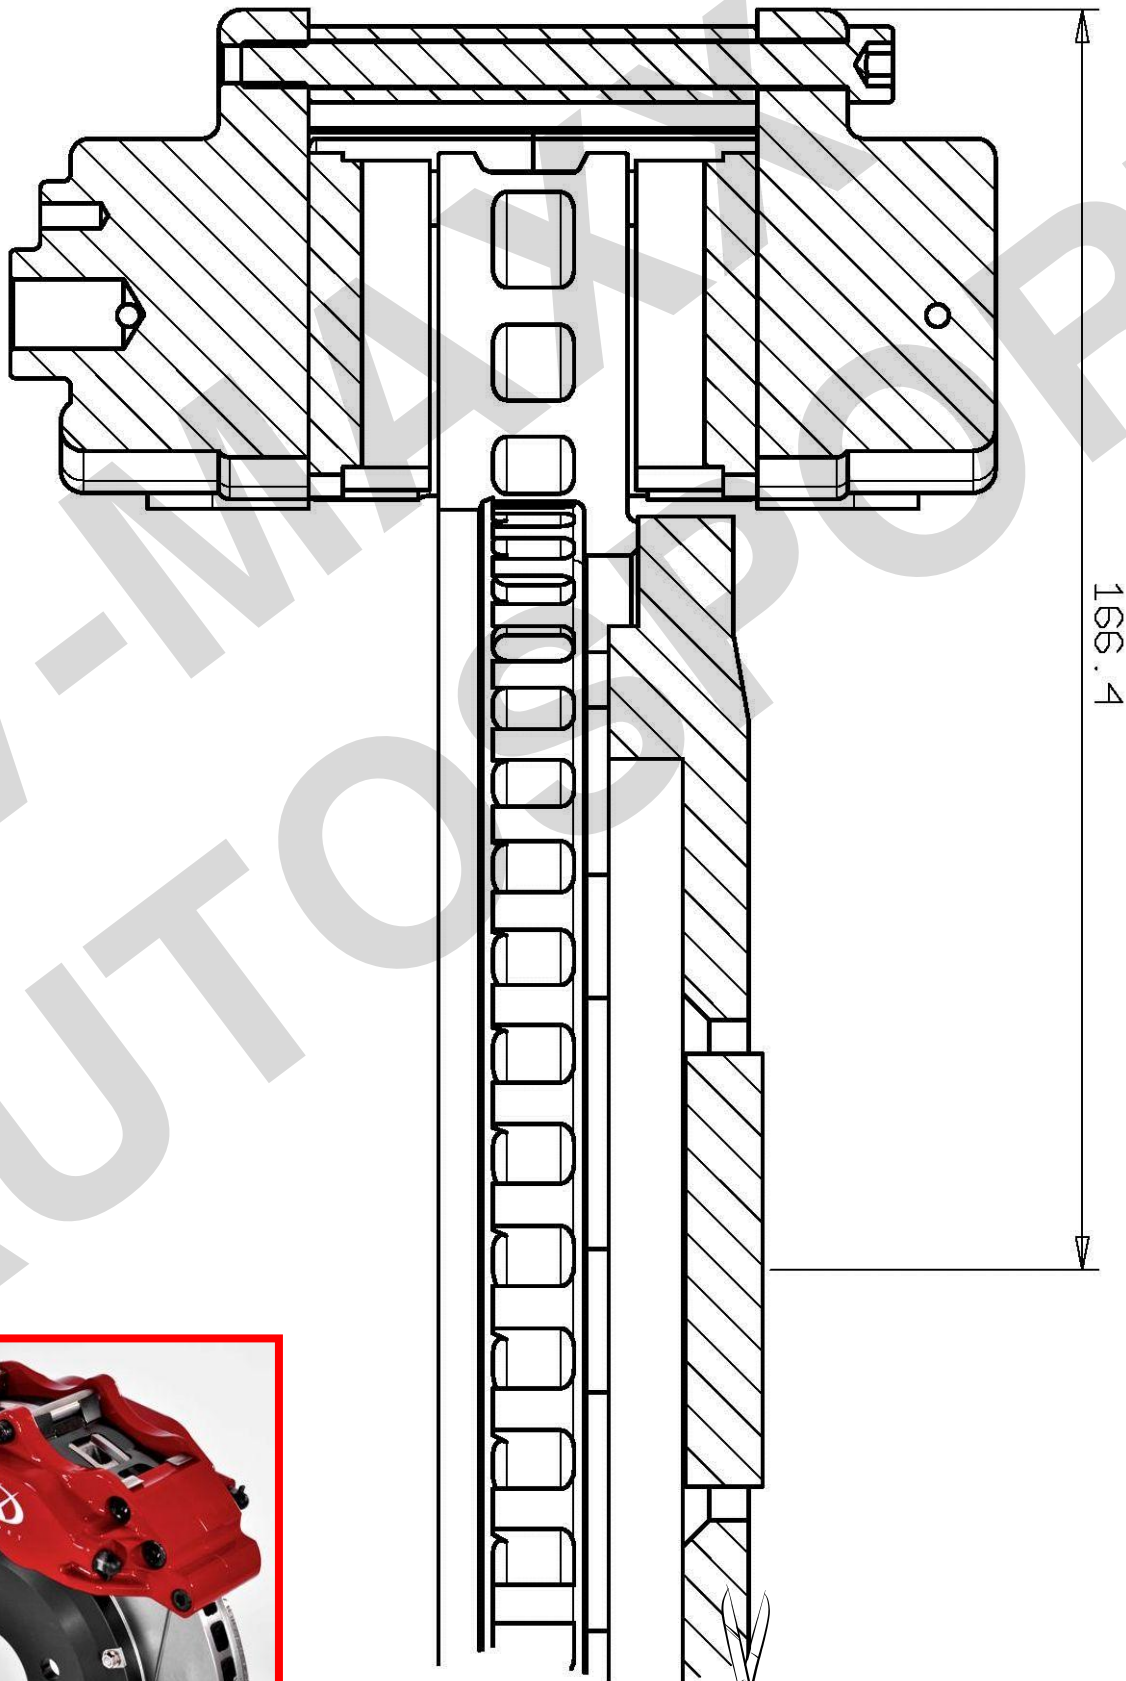

V-MAXX Autosport Wheel Fitment Chart for kit 20 BM290 01

276 MM

166.4

186 MM