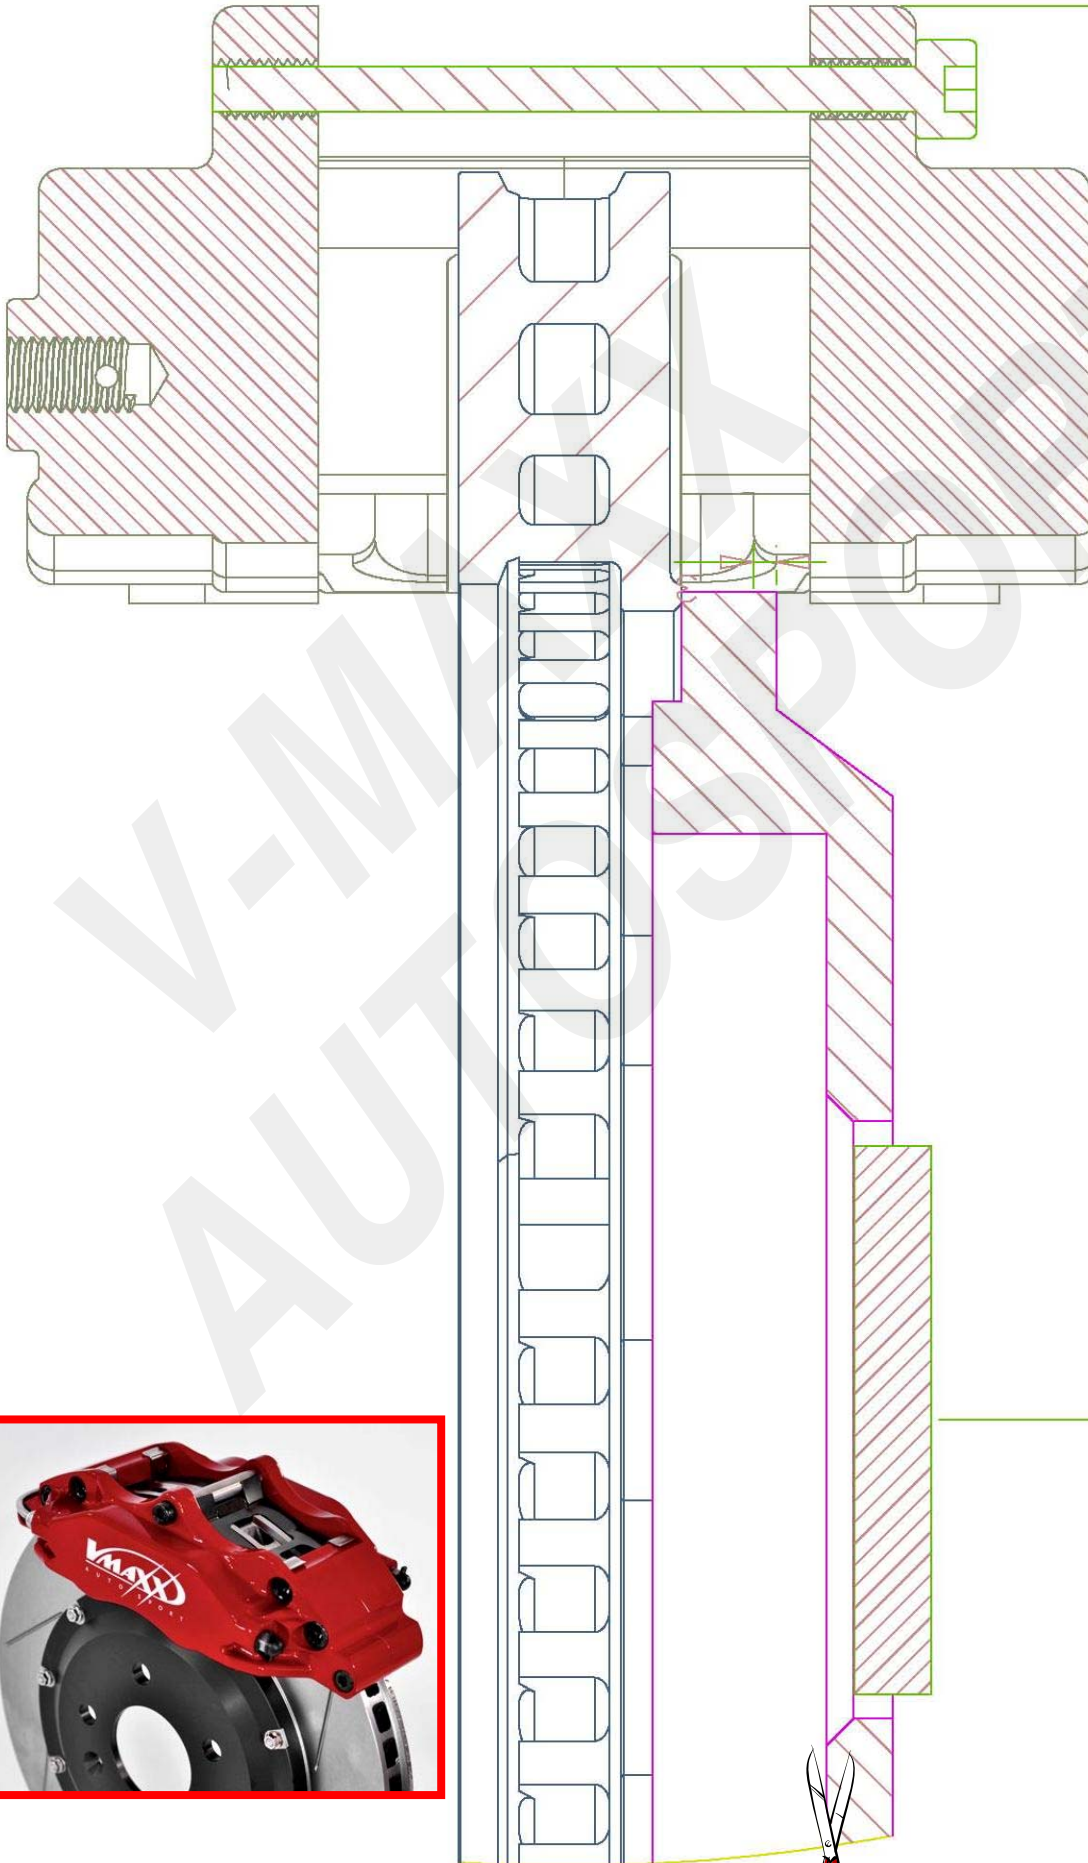

# V-MAXX Autosport Wheel Fitment Chart for kit 20 BMZ 330 01

276 MM

187

186 MM