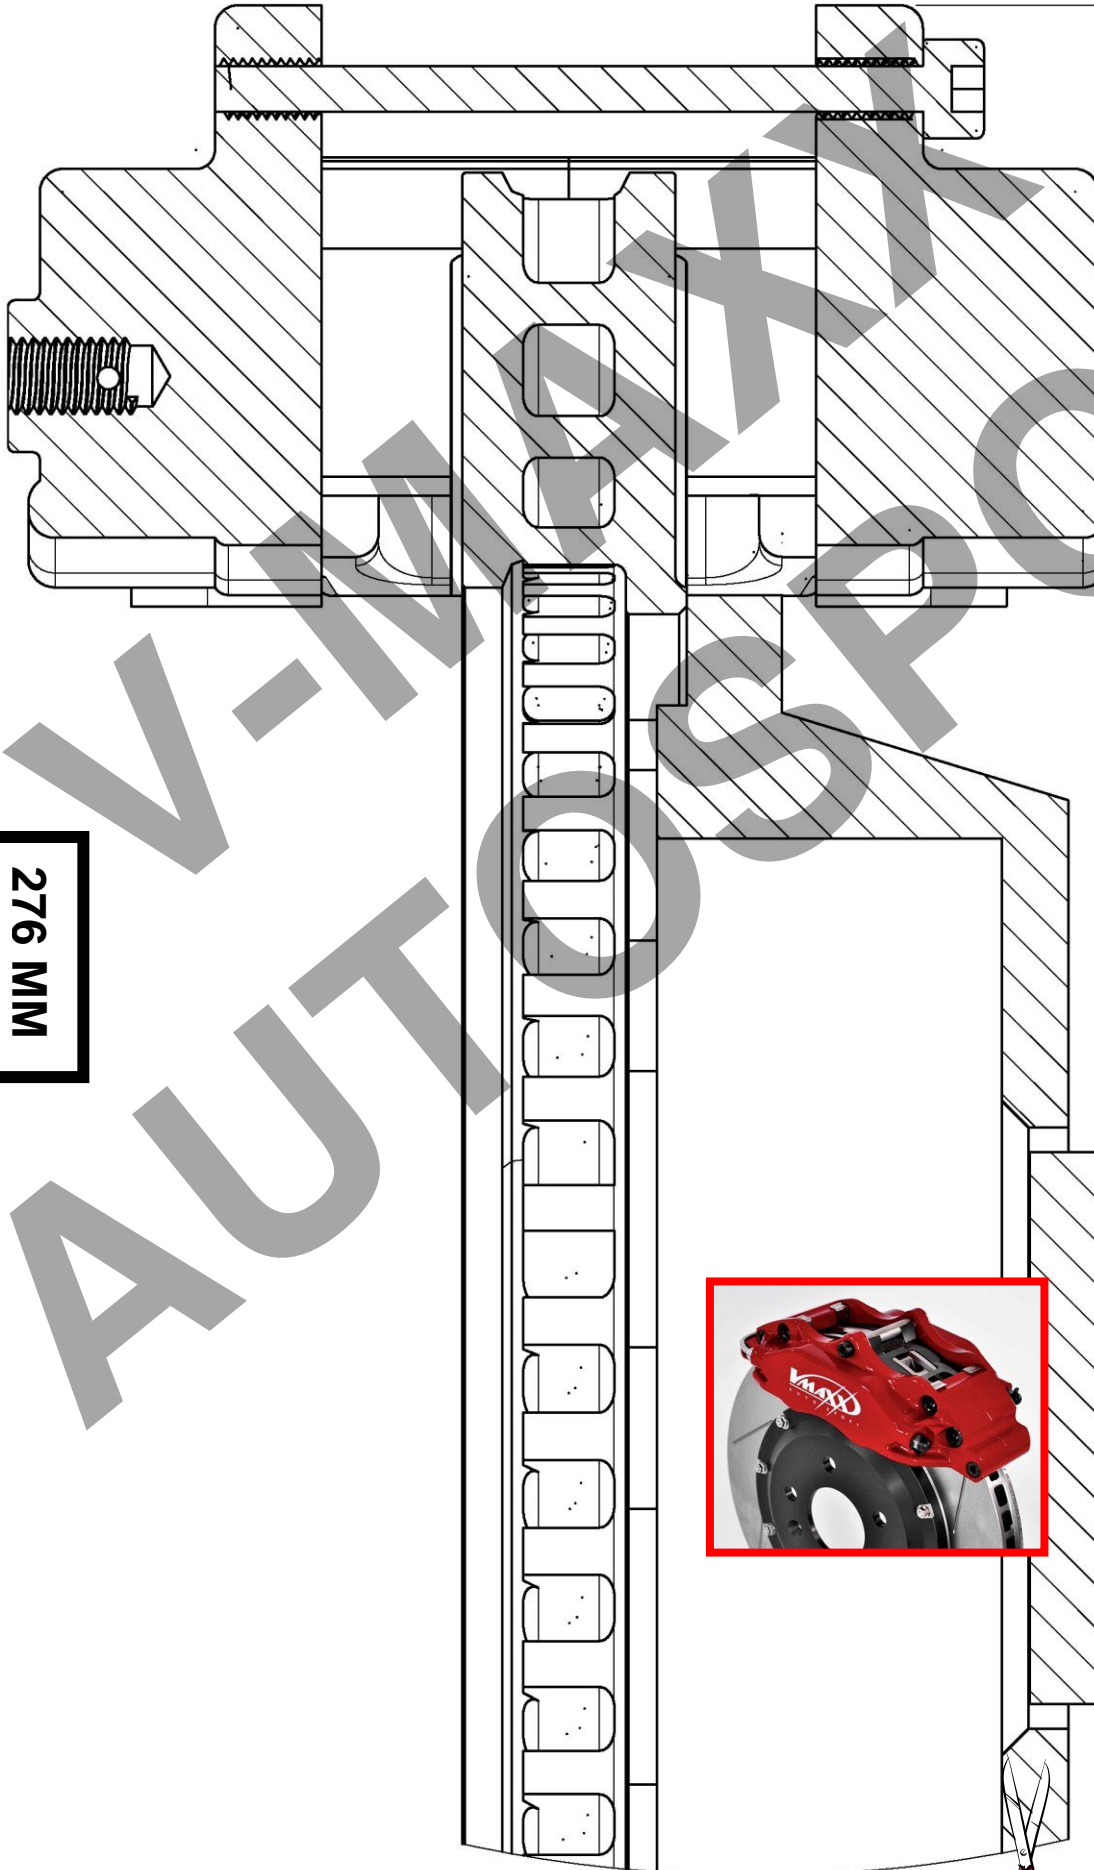

V-MAXX Autosport Wheel Fitment Chart for kit 20 BM330 03

276 MM

187

186 MM