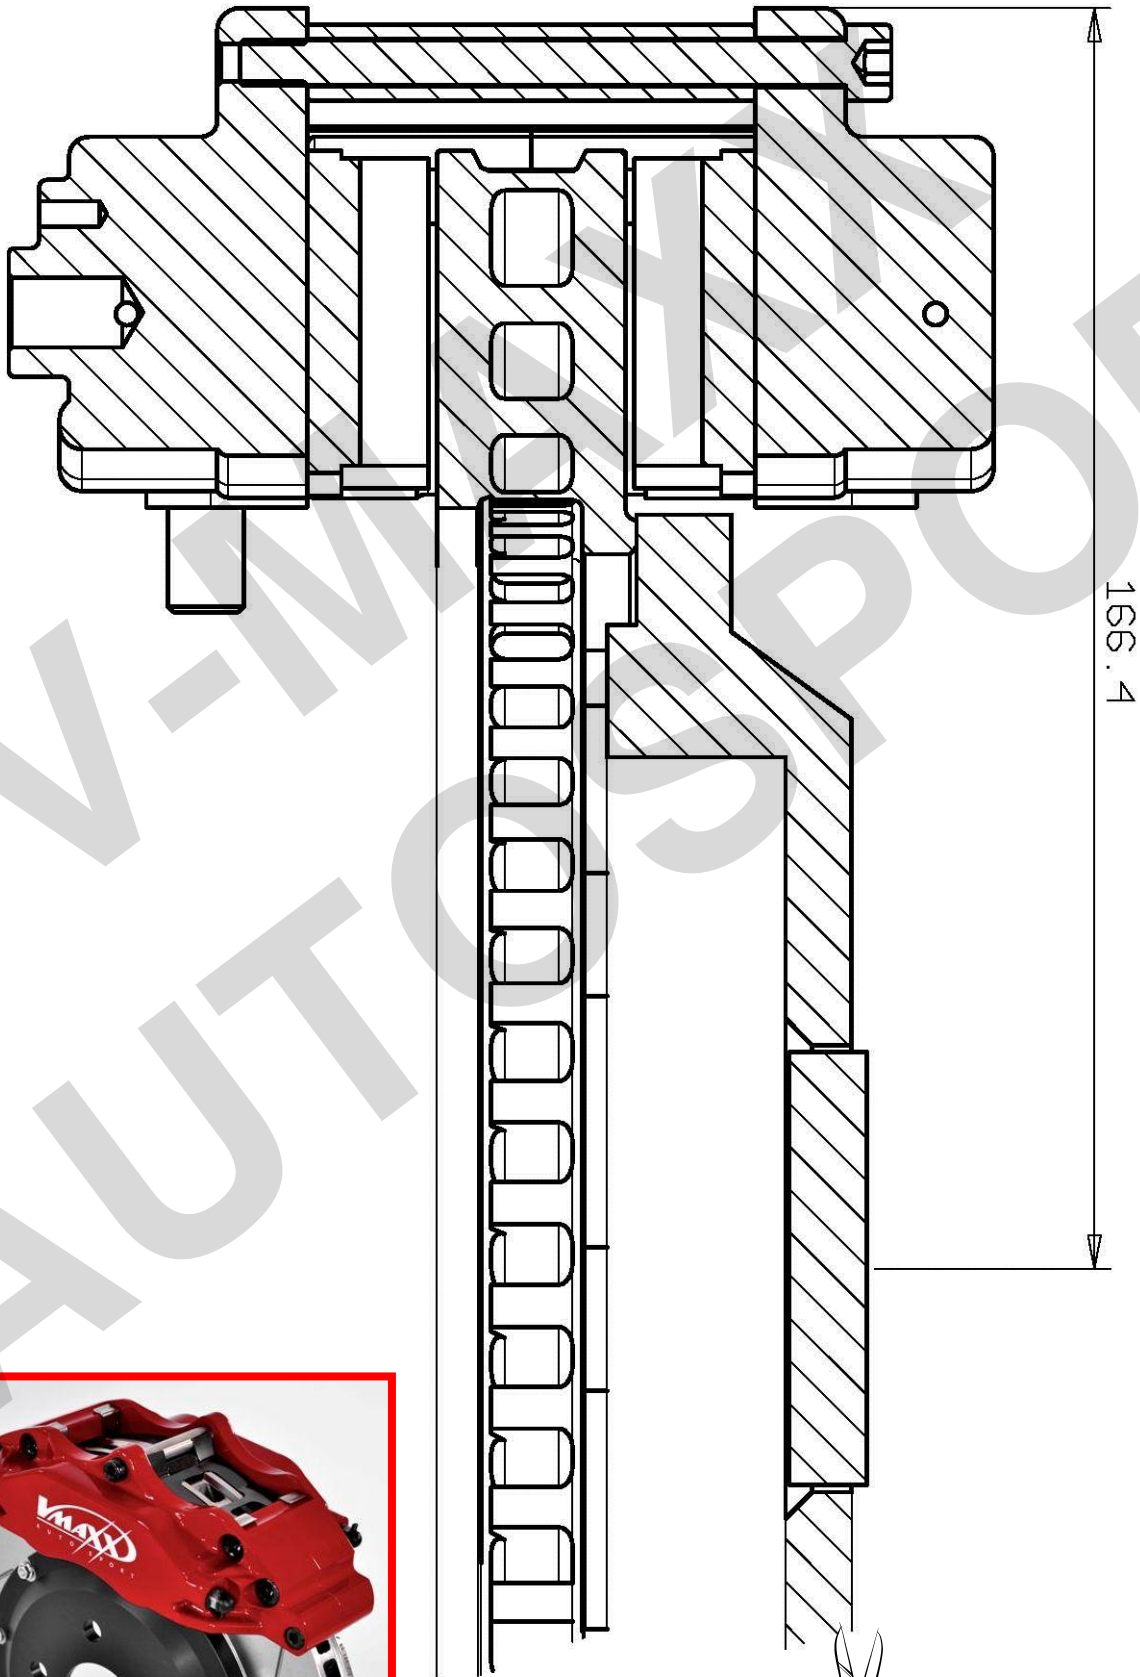

# V-MAXX Autosport Wheel Fitment Chart for kit 20 FI290 01

276 MM

166.4

186 MM