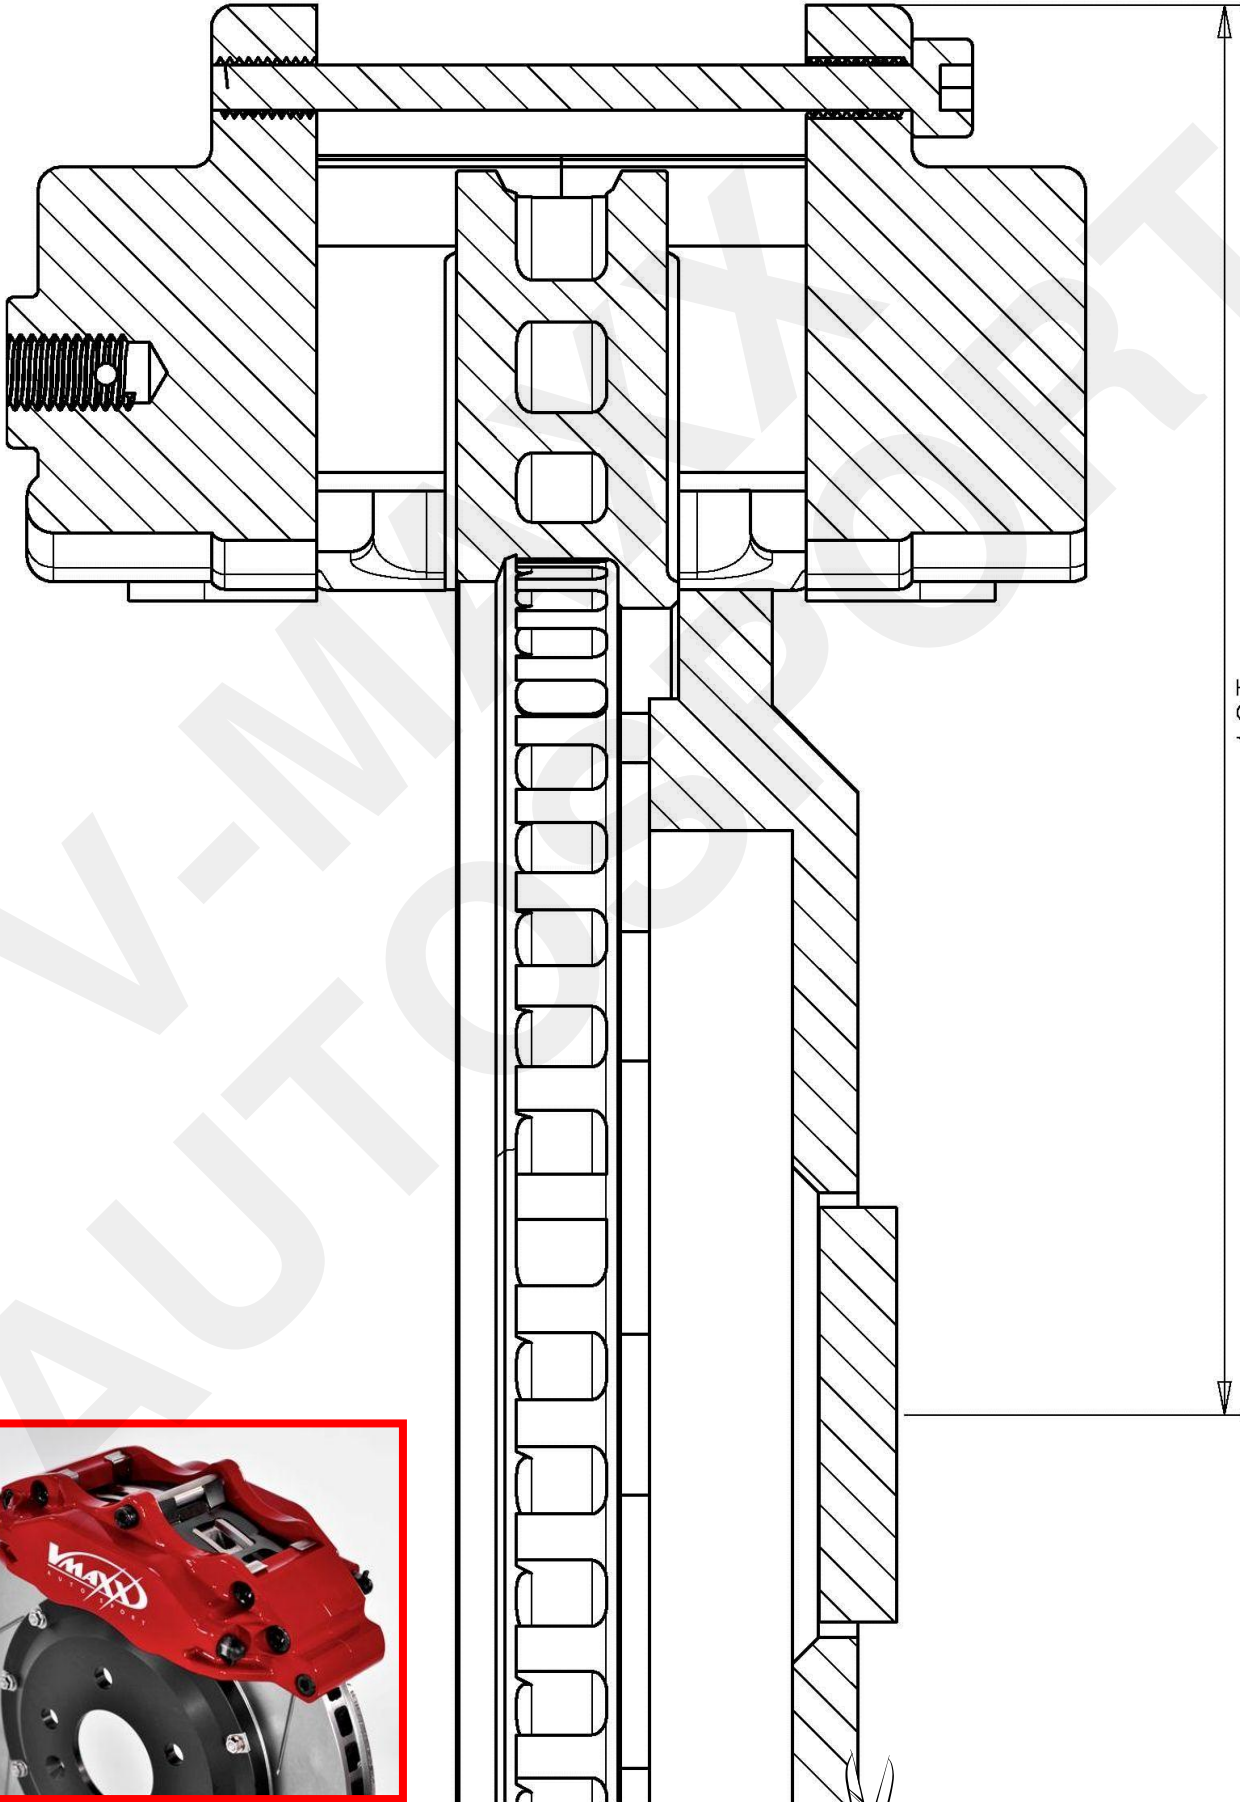

V-MAXX Autosport Wheel Fitment Chart for kit 20 FI330 01

276 MM

187

186 MM