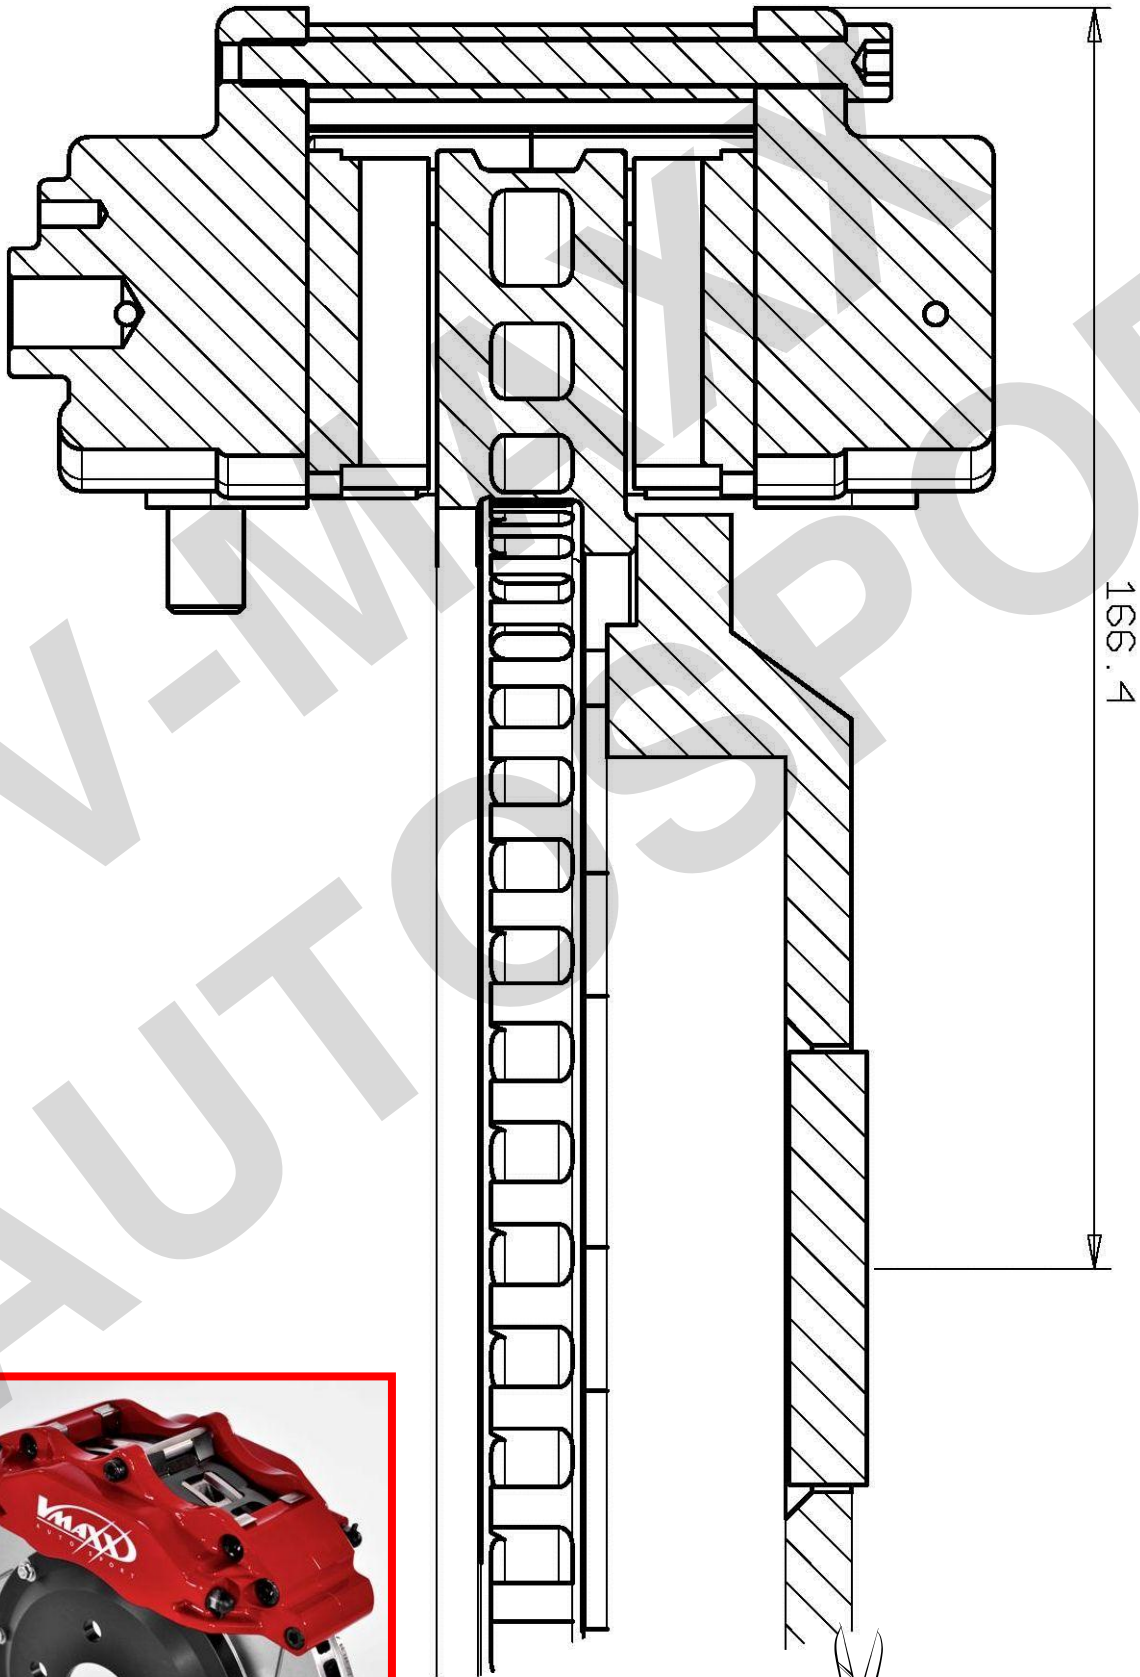

V-MAXX Autosport Wheel Fitment Chart for kit 20 FO290 01

276 MM

186 MM