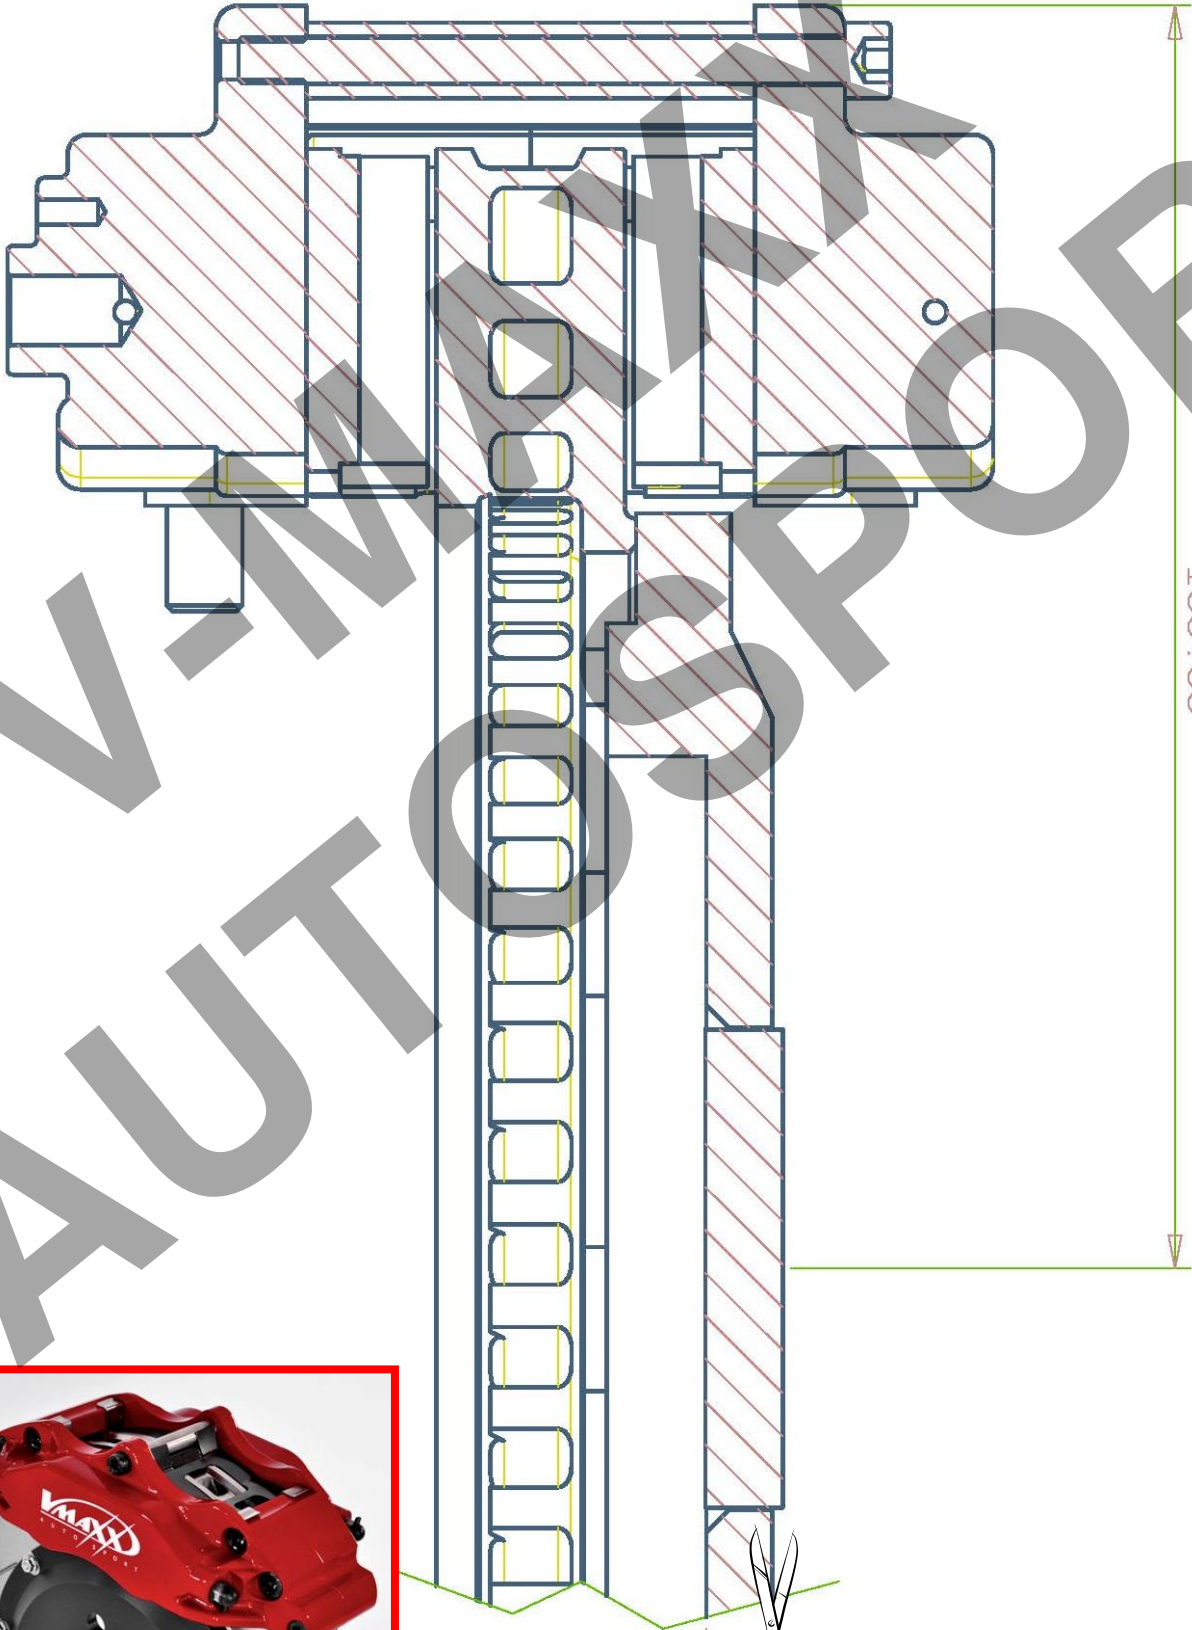

V-MAXX Autosport Wheel Fitment Chart for kit 20 FO290 02

276 MM

186 MM