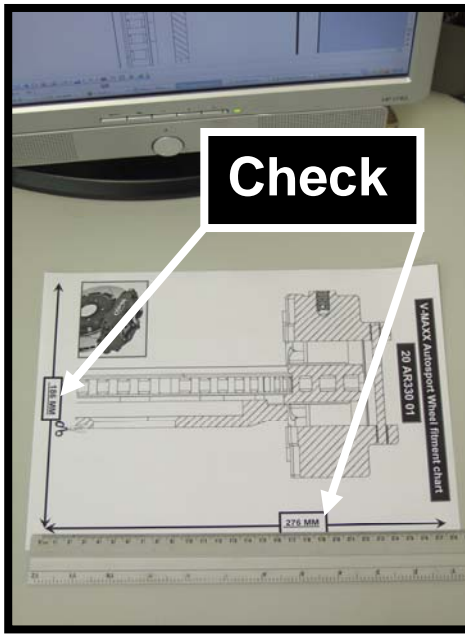

VW AUDI SKODA SEAT

V-MAXX Autosport Wheel Fitment Chart for kit 20 VW 330 03