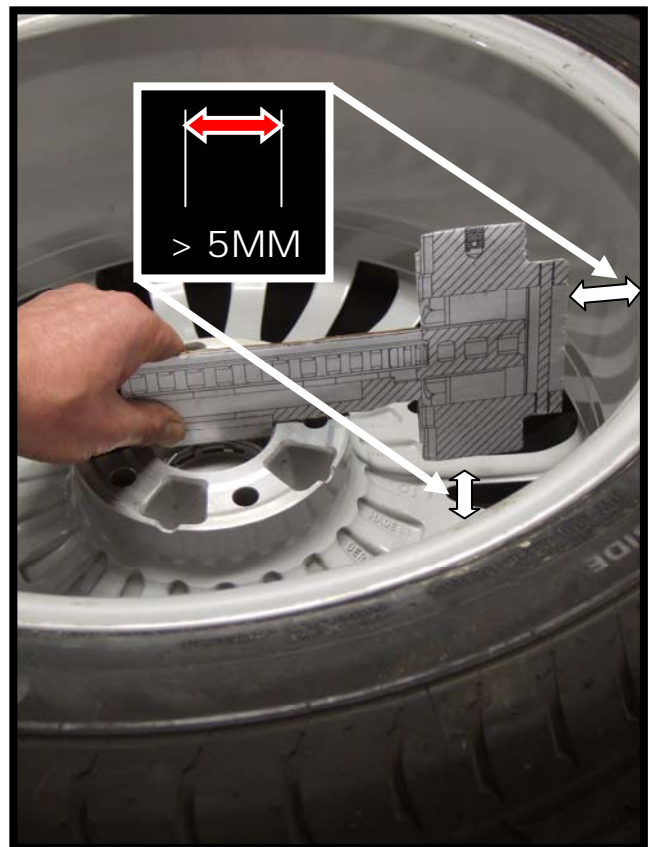

VW AUDI SKODA SEAT

V-MAXX Autosport Wheel Fitment Chart for kit 20 VW 330 03