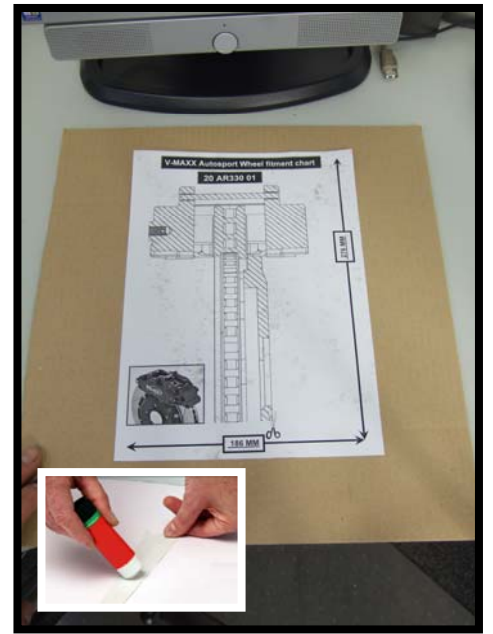

VW AUDI SKODA SEAT

V-MAXX Autosport Wheel Fitment Chart for kit 20 VW 330 03