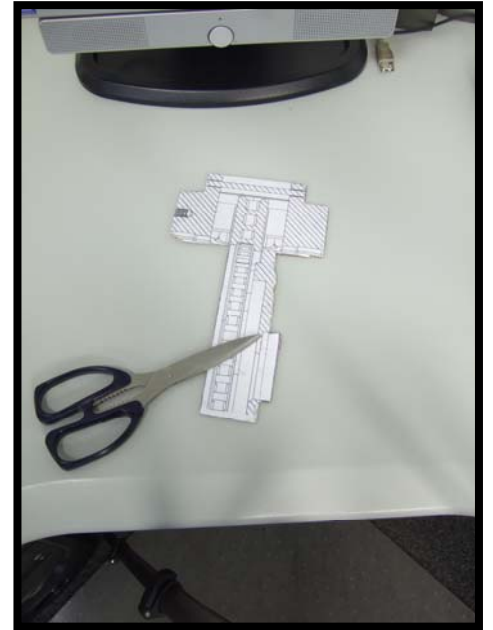

VW AUDI SKODA SEAT

V-MAXX Autosport Wheel Fitment Chart for kit 20 VW 330 03